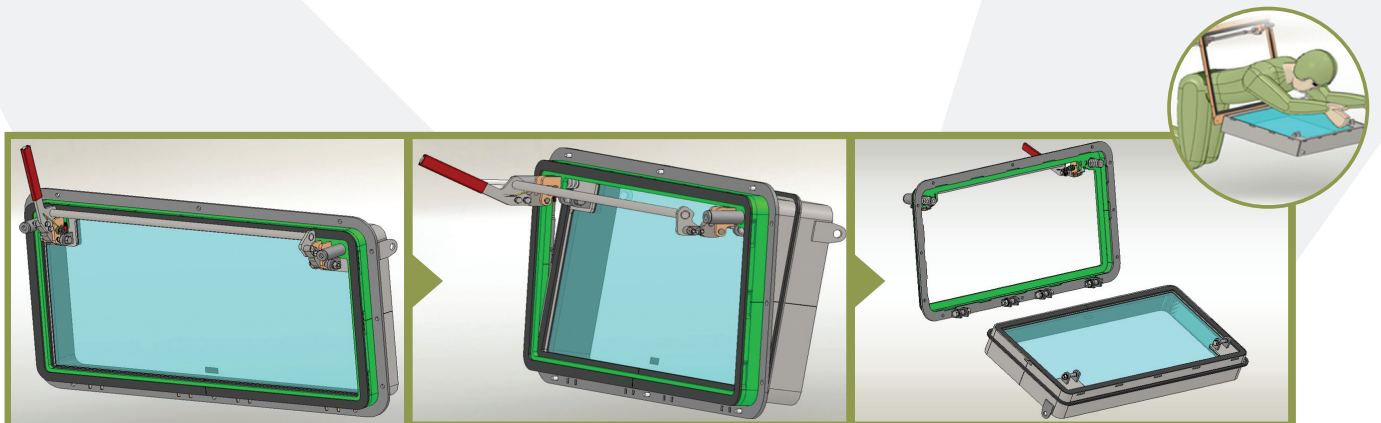

Emergency Egress Window System (EEWS)

OSG's innovative energized EEWS solution offers the greatest survivability

Our solution provides the greatest facility for occupants to exit a vehicle when doors are blocked due to blast, rollover or other catastrophic event.

Simple maintenance and operation:

- Window remains secure when emergency egress is not required
- Functions quickly and easily when needed
- Because of energized design, even seriously injured or disoriented occupants can operate the unit

OSG's EEWS solution operates efficiently regardless of vehicle position, offering egress route when doors are blocked.

Key features & benefits

- Can be designed / adapted for any platform, any vehicle, new or existing
- Adaptable to any ballistic threat level
- Fast, easy one-handed operation
- Operable even by injured occupants
- Performs efficiently regardless of vehicle position
- No special tools required
- Window remains secure until egress is required
- Can be modified to fit windshield, door or body windows
- Proven solution: meets all ATPD 2352 requirements
- Cost-effective
- Fully tested & proven design: blast, environmental & field tests performed. Complete data available on request.