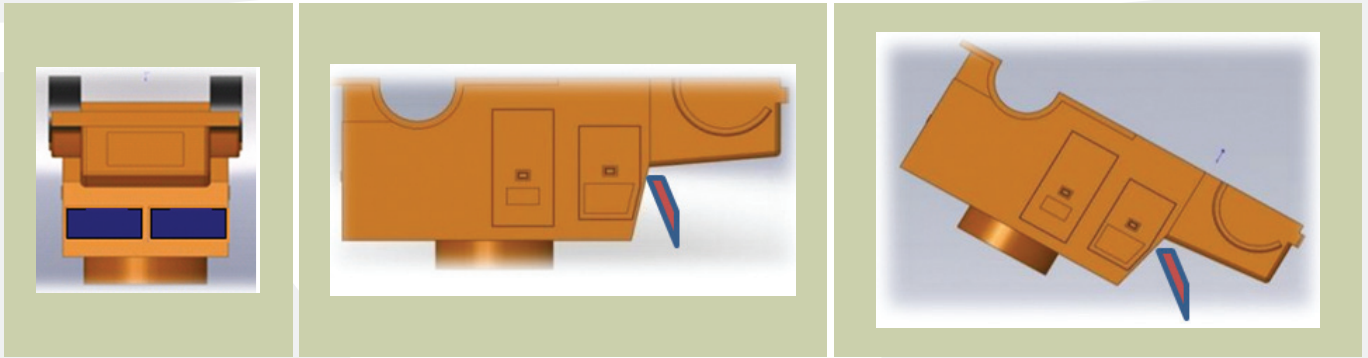

Emergency Egress Window System (EEWS)

OSG's innovative energized EEWS solution offers the greatest survivability

Our solution provides the greatest facility for occupants to exit a vehicle when doors are blocked due to blast, rollover or other catastrophic event.

Simple maintenance and operation:

- Window remains secure when emergency egress is not required
- Functions quickly and easily when needed
- Because of energized design, even seriously injured or disoriented occupants can operate the unit

OSG's EEWS solution operates efficiently regardless of vehicle position, offering egress route when doors are blocked.

Key features & benefits

- Can be designed / adapted for any platform, any vehicle, new or existing
- Adaptable to any ballistic threat level
- Fast, easy one-handed operation
- Operable even by injured occupants
- Performs efficiently regardless of vehicle position
- No special tools required
- Window remains secure until egress is required
- Can be modified to fit windshield, door or body windows
- Proven solution: meets all ATPD 2352 requirements
- Cost-effective
- Fully tested & proven design: blast, environmental & field tests performed. Complete data available on request.